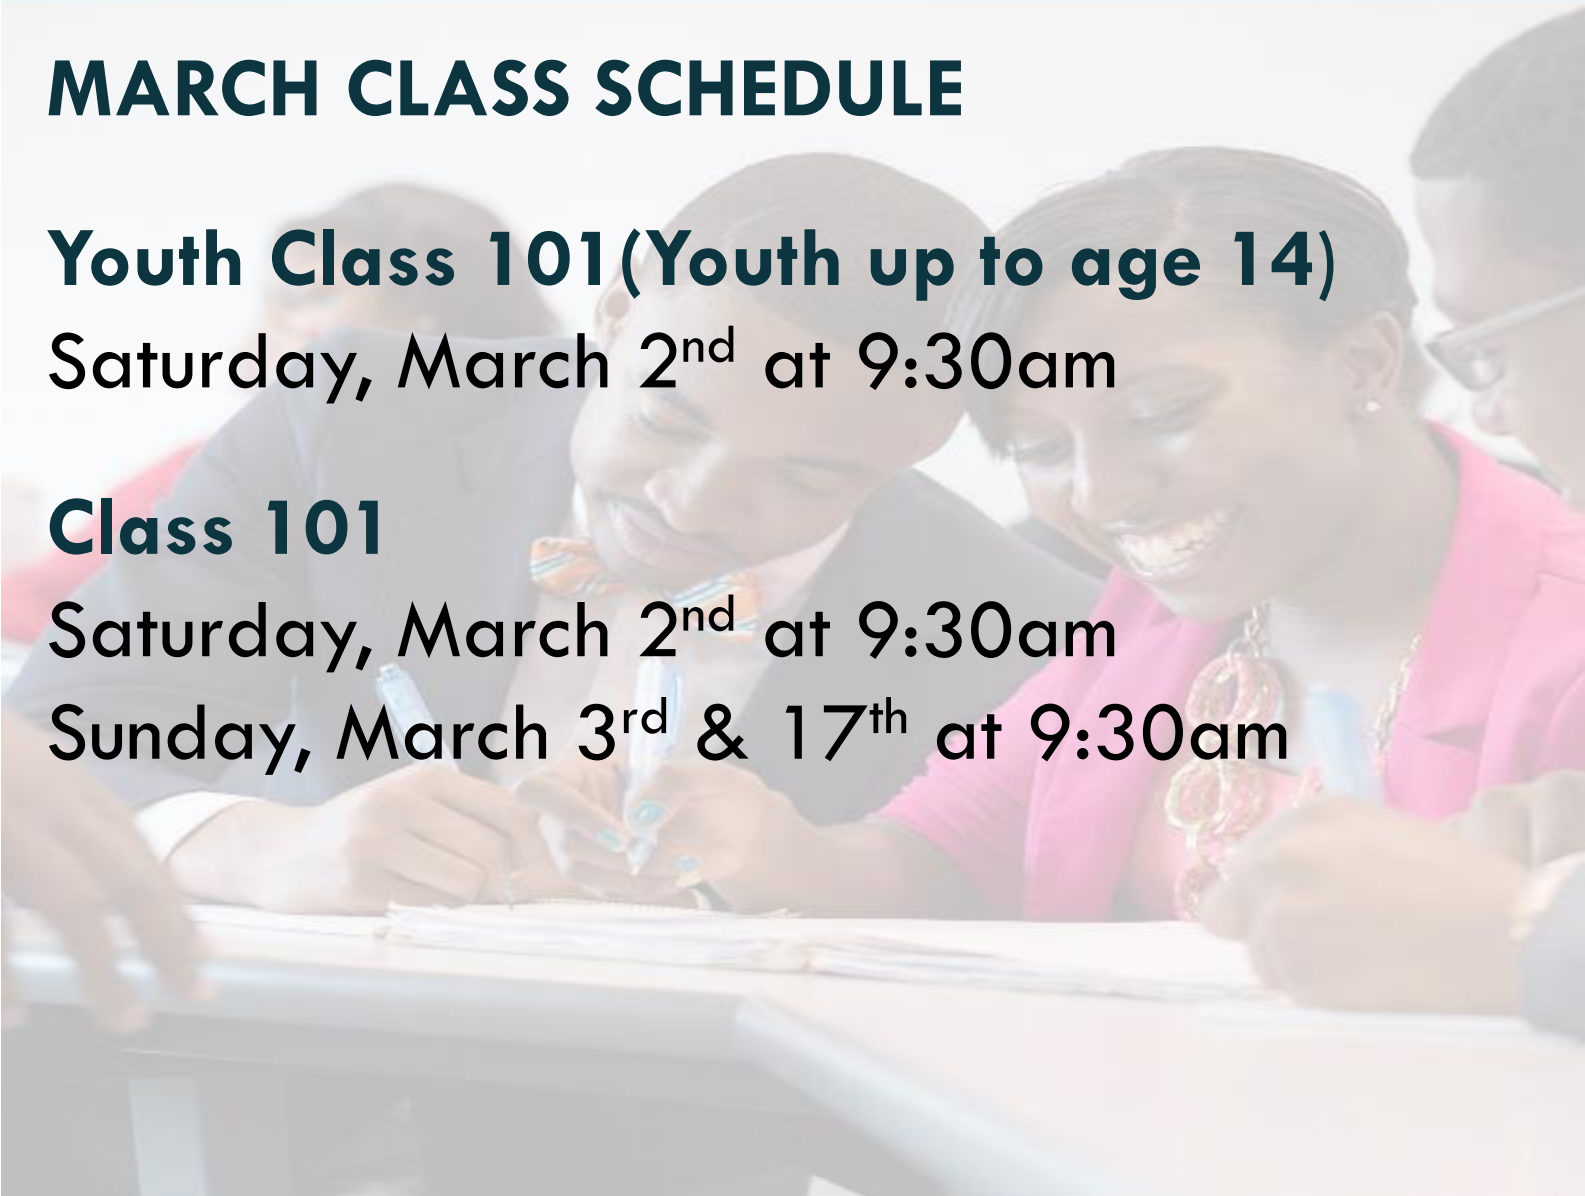

## **MARCH CLASS SCHEDULE**

**Youth Class 101 (Youth up to age 14)**

**Saturday, March 2<sup>nd</sup> at 9:30am**

**Class 101**

**Saturday, March 2<sup>nd</sup> at 9:30am**

**Sunday, March 3<sup>rd</sup> & 17<sup>th</sup> at 9:30am**